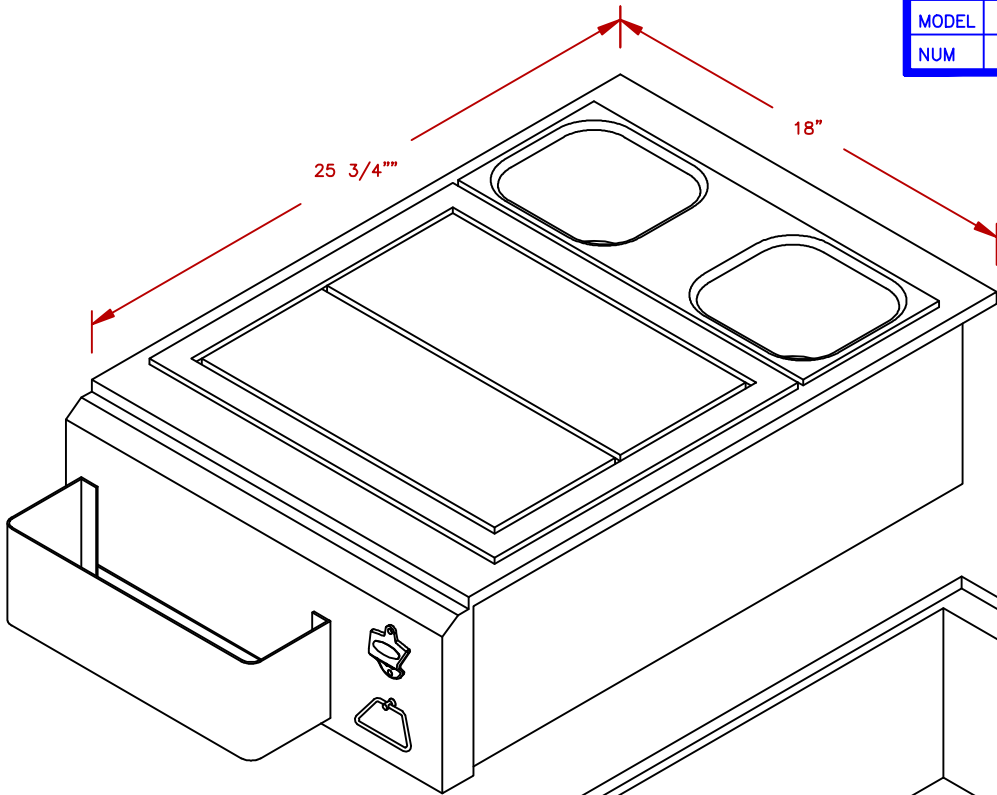

LINE	BBQ LINE
MODEL	18" COCKTAIL CENTER
NUM	

CUT OUT DIMENSIONS

TITLE 2018 BARBECUE LINE
ACCESSORIES-DROP IN-
18" COCKTAIL CENTER

SCALE:
REVISED

DWG NO. BBQ11842P-18
REV. DESCR.

DWG BY J.ORNELAS
DATE 12/01/17