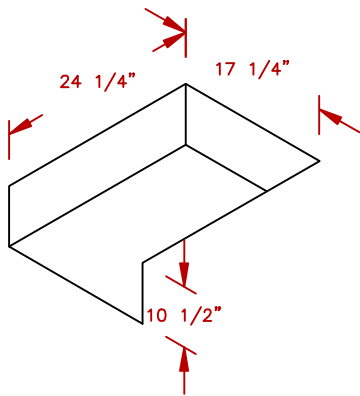

LINE	BBQ LINE
MODEL	18" COCKTAIL CENTER
NUM	

CUT OUT DIMENSIONS

TITLE 2018 BARBECUE LINE
ACCESSORIES-DROP IN-
18" COCKTAIL CENTER

SCALE:
REVISED

DWG NO. BBQ11842P-18
REV. DESCR.

DWG BY J.ORNELAS
DATE 12/01/17