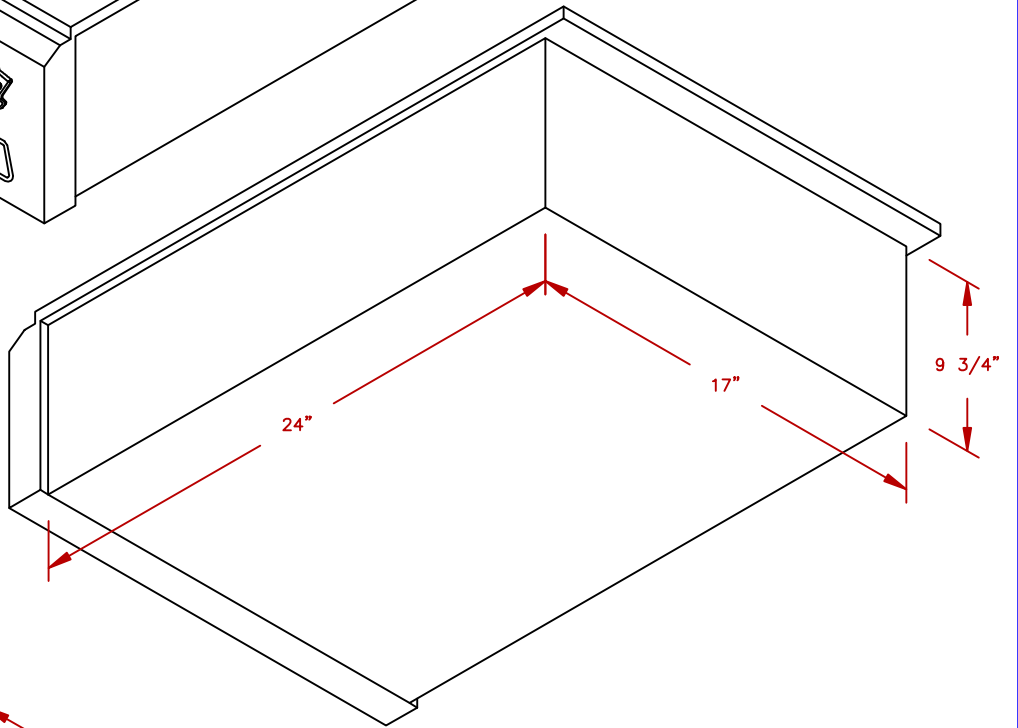

LINE	BBQ LINE
MODEL	18" COCKTAIL CENTER
NUM	

CUT OUT DIMENSIONS

TITLE 2018 BARBECUE LINE
ACCESSORIES-DROP IN-
18" COCKTAIL CENTER

SCALE:
REVISED

DWG NO. BBQ11842P-18
REV. DESCR.

DWG BY J.ORNELAS
DATE 12/01/17